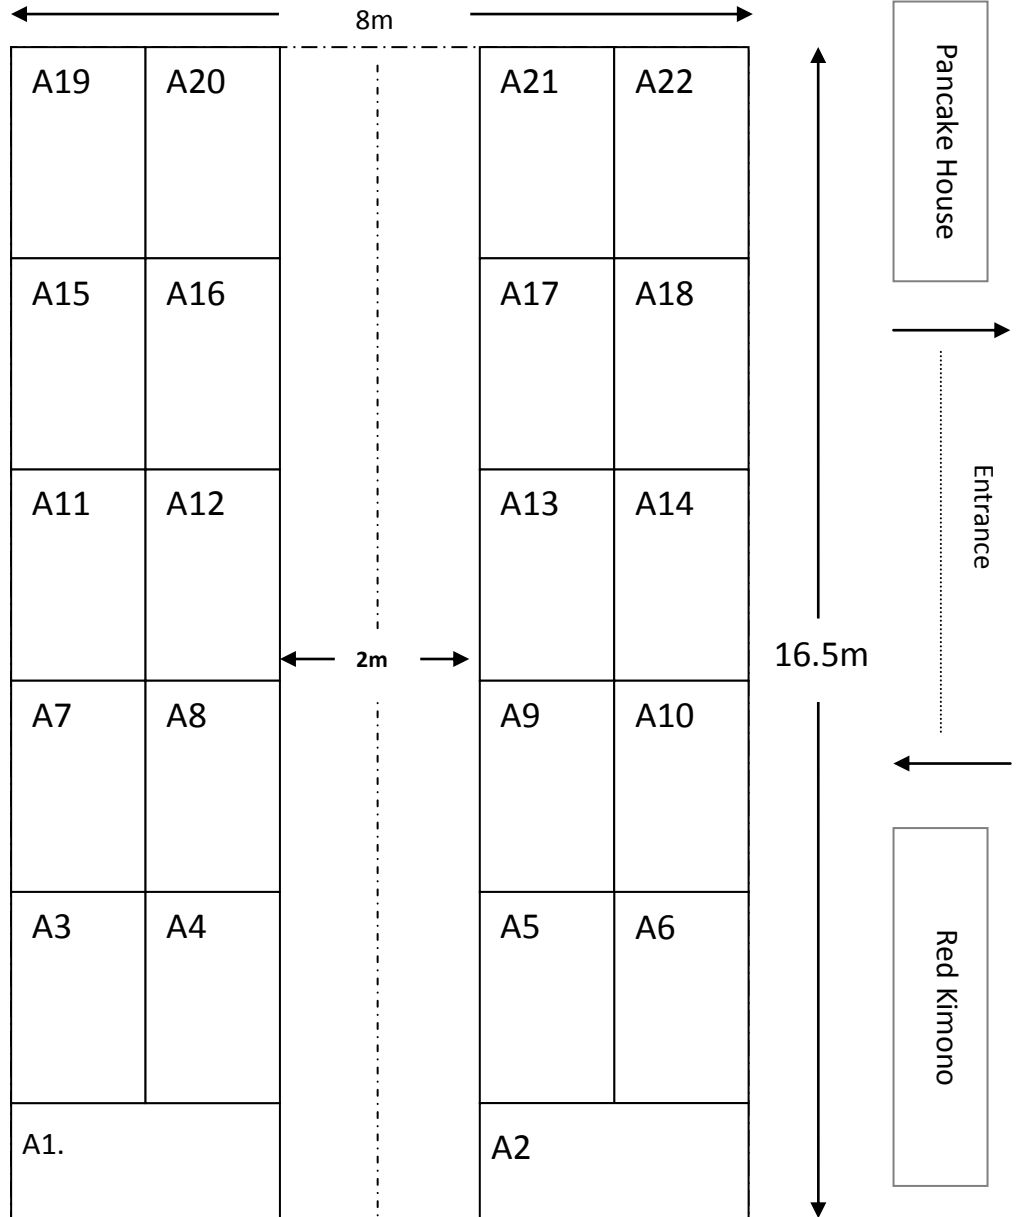

Kasalang Filipino 2015 ^{10th run}

presented by:

kasal.com
The essential Filipino wedding guide.
<http://www.kasal.com>

The premiere Philippine wedding & tourism fair roadshow.

PROMENADE AREA

Legend:

a.) 1.5m

b.)

PROMENADE ENTRANCE